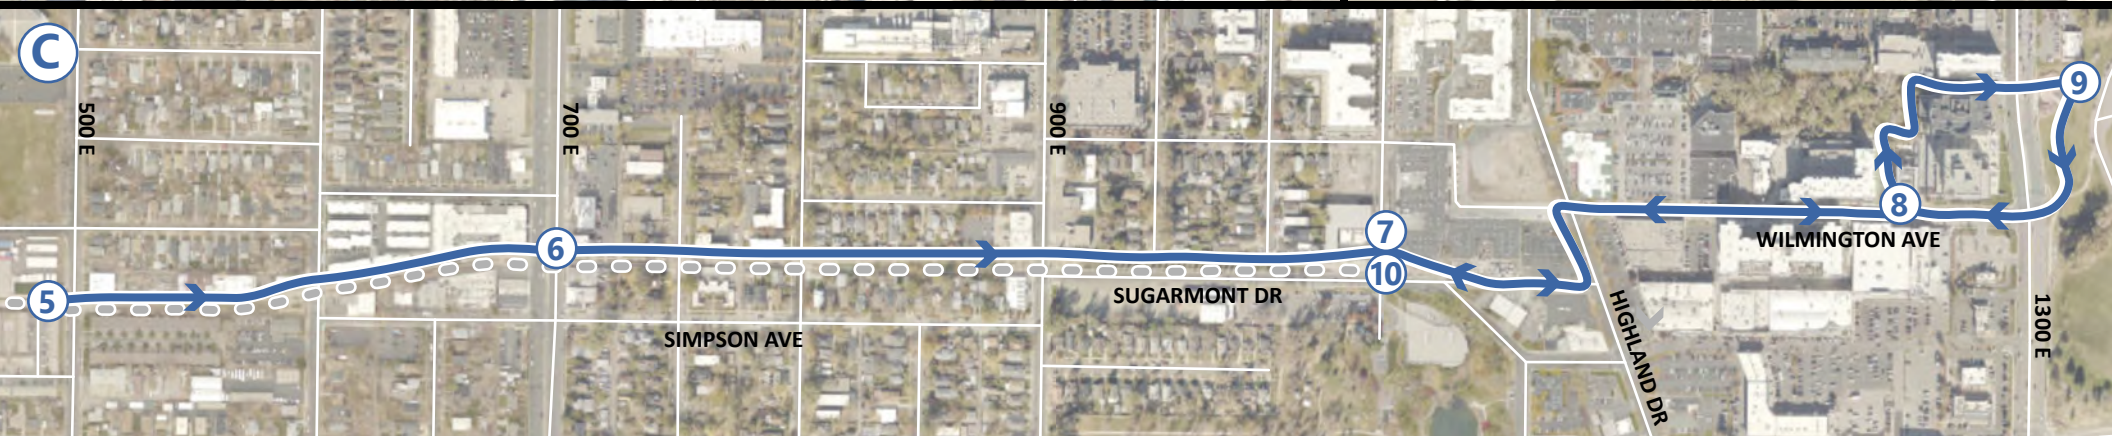

# MOVE UTAH 2022 Walking Tour

## STOPS

- ① West Temple/Plymouth Access Point
- ② Meadowbrook Station (Ride UTA Trax to Central Pointe)
- ③ Central Pointe Station
- ④ S-Line Transfer (Ride S-Line to 500 East Station)
- ⑤ 500 East Station
- ⑥ Intersection: 700 East/Parley's Trail
- ⑦ Fairmont Station
- ⑧ Parley's Trail/Hidden Hollow
- ⑨ Sugar House Park
- ⑩ Fairmont Station (Return to Meadowbrook via Central Pointe)

Approximate Walking Distance: 3 mi

Map Created by: Lloyd Sutton (UDOT) Jan 2022  
Data Credits: Utah AGRC, ESRI